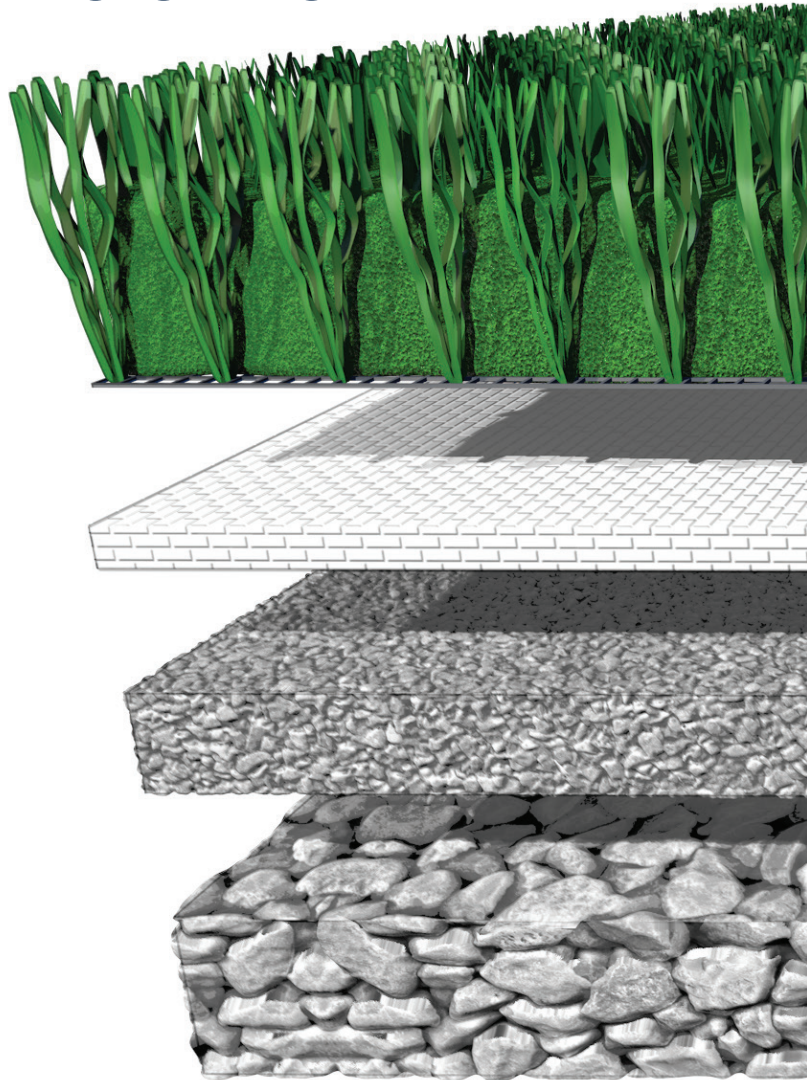

envirofill[®]

RECOMMENDED SYSTEMS

Slit Film

46 - 50oz Face Weight
1.5" - 1.75" Turf Height
± 7.0lbs* Envirofill per sf
Shock Pad

Slit & Monofilament Blend

41 - 46oz Face Weight
1.5" - 1.75" Turf Height
± 7.0lbs* Envirofill per sf
Shock Pad

*Exact quantity to be verified based on specific turf and desired fiber reveal.

USGreentech

www.usgreentech.com