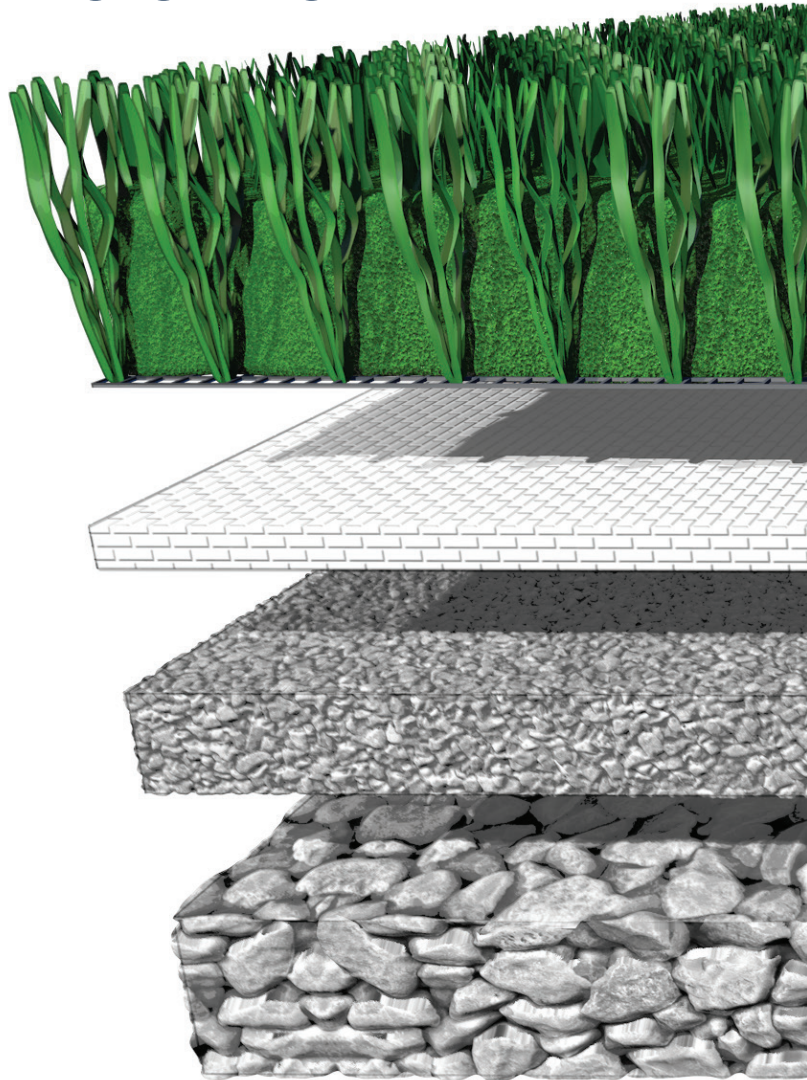

envirofill®

RECOMMENDED SYSTEMS

Slit Film

50oz Face Weight
1.5" - 1.75" Turf Height
± 7.0lbs Envirofill per sf
Shock Pad

Slit & Monofilament Blend

46oz Face Weight
1.5" - 1.75" Turf Height
± 6.0lbs Envirofill per sf
Shock Pad